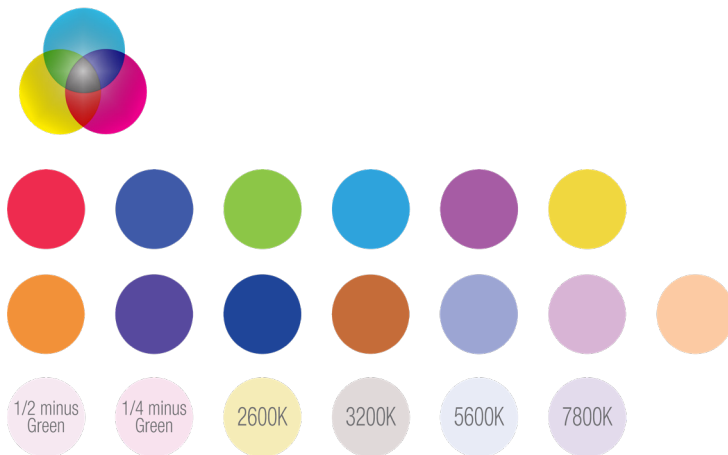

Effects

Prism	8f & 24f Circular
Frost	Heavy

Work Environment

Ambient Temperature	-20°C to 45°C
IP Rating	IP65

Control System

Dimmer	0 to 100% 24-bit
Pan/Tilt	540°/270° 8-16 bit
Cooling	Forced Convection
Control	DMX512, RDM, Artnet, sACN, WDMX
Display	On-board control, Custom
Personality	Basic(19), Standard(23), Extended(27)

Appearance

Size (LWH)	381 x 280 x 665mm
Weight	26.7kg
Casing	Magnalium Die Cast
Colour	Black