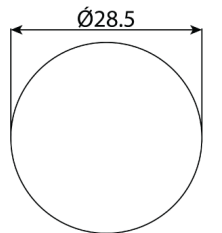

BX Specifications

Optical System

Lamp Source	100W Laser
Beam Angle	0.7° to 5°

Colour

CMY Flags	
1x Colour Wheel (19 filters)	

Gobos

Fixed	19 excluding open
Rotating	6 excluding open (glass)

Electrical Specifications

Voltage	100 – 240VAC 50/60Hz
Max Power	270W
Power Connection	True1 In/Out
Signal Connection	5pin DMX In/Out, 2x RJ45 Ethercon

Photometrics

Colours

Effects

Prism	8f & 24f Circular
Frost	Heavy

Work Environment

Ambient Temperature	-20°C to 45°C
IP Rating	IP65

Control System

Dimmer	0 to 100% 24-bit
Pan/Tilt	540°/270° 8-16 bit
Cooling	Forced Convection
Control	DMX512, RDM, Artnet, sACN, WDMX
Display	On-board control, Custom
Personality	Basic(19), Standard(23), Extended(27)

Appearance

Size (LWH)	381 x 280 x 665mm
Weight	26.7kg
Casing	Magnalium Die Cast
Colour	Black

Rotating Gobos

Rotating gobo size is 28.5mm

These can be interchanged with other glass gobos only

Fixed Gobo

Included Accessories

2x Omega Brackets

PSHCAB110 2m Truecon Piggyback

SYDNEY
101 Derby Street, Silverwater
NSW 2128 Australia
+61 2 9748 1122

MELBOURNE
210 Lorimer Street, Port Melbourne
VIC 3207 Australia
+61 3 9681 7511

PERTH
8 Tambrey Way, Malaga
WA 6090 Australia
+61 8 9248 8119

BRISBANE
3/459 Tufnell Road, Banyo
QLD 4014 Australia
+61 7 3267 3177

AUCKLAND
157 Neilson Street, Onehunga
AKL 1061 New Zealand
+64 9 869 3293