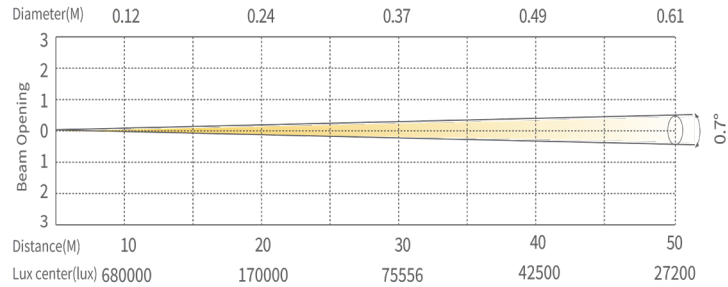

BX Specifications

Optical System

Lamp Source	100W Laser
Beam Angle	0.7° to 5°

Colour

CMY Flags	
1x Colour Wheel (19 filters)	

Gobos

Fixed	19 excluding open
Rotating	6 excluding open (glass)

Electrical Specifications

Voltage	100 – 240VAC 50/60Hz
Max Power	270W
Power Connection	True1 In/Out
Signal Connection	5pin DMX In/Out, 2x RJ45 Ethercon

Photometrics

Colours